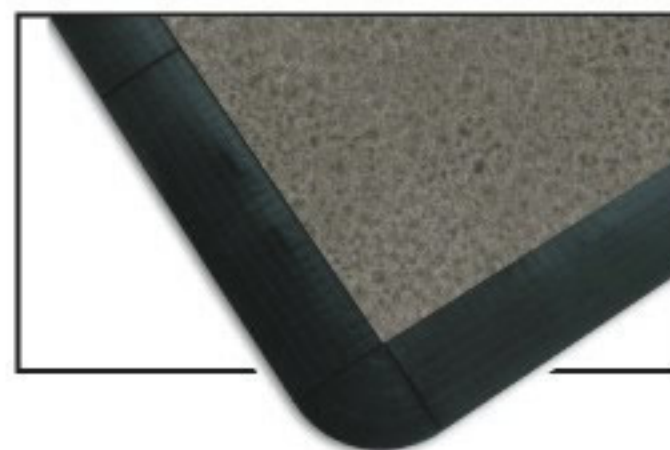

Sienna

URBAN LOFT
3 selections

City Scape

Early Morning

Solitude

FIRE & ICE
3 selections

Aqua

Ice

Fire

Centiva® / SnapLock®
patented design
makes for easy &
fast installation!

Centiva® offers standard edges in Black.

See TRIM & ACCESSORIES
page for details

EVENT SERIES

Interlocking SnapLock® Squares

GRANITO
5 selections