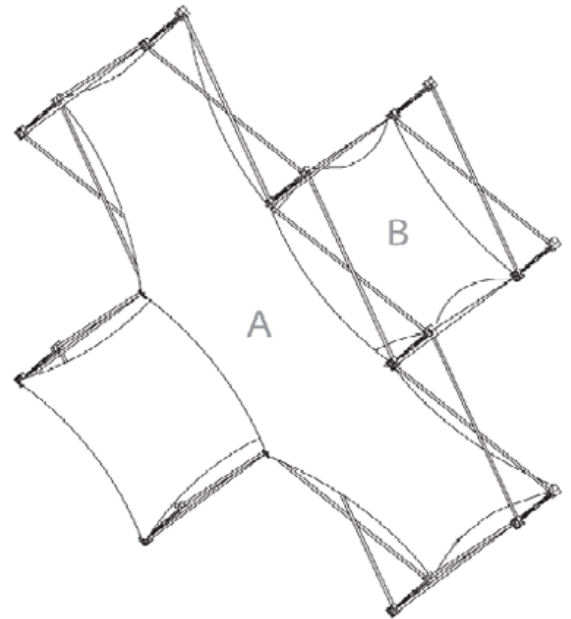

SkinD 1x1 Horizontal Thread - 31"w x 29"h

SkinE 1x1 Horizontal Thread - 31"w x 29"h

SkinF 1x1 Vertical Thread - 29"w x 31"h

Price = \$1299.95

Xpressions 5Quad X B

The Dimensions for the skins are as follows:

SkinA 1x1 Flat Front - 29"w x 29"h

SkinB 1x3 Flat - 29"w x 86"h

SkinC 1x1 Double Twist - 30"w x 30"h

Price = \$1179.95

Xpressions 5Quad X C

The Dimensions for the skins are as follows:

SkinA 1x1 Vertical Thread - 29"w x 31"h

SkinB 1x1 Vertical Thread - 29"w x 31"h

SkinC 1x1 Vertical Thread - 29"w x 31"h

Price = \$1189.95

Xpressions 5Quad X D

The Dimensions for the skins are as follows:

SkinA 1x2 Thread - 29"w x 61"h

SkinB 1x1 Flat Front - 29"w x 29"h

Price = \$1269.95

Xpressions 5Quad X E

The Dimensions for the skins are as follows:

SkinA 1x1 Vertical Thread - 29"w x 31"h

SkinB 1x2 Double Thread - 29"w x 62"h

Price = \$1469.95

Xpressions 5Quad X F

The Dimensions for the skins are as follows: