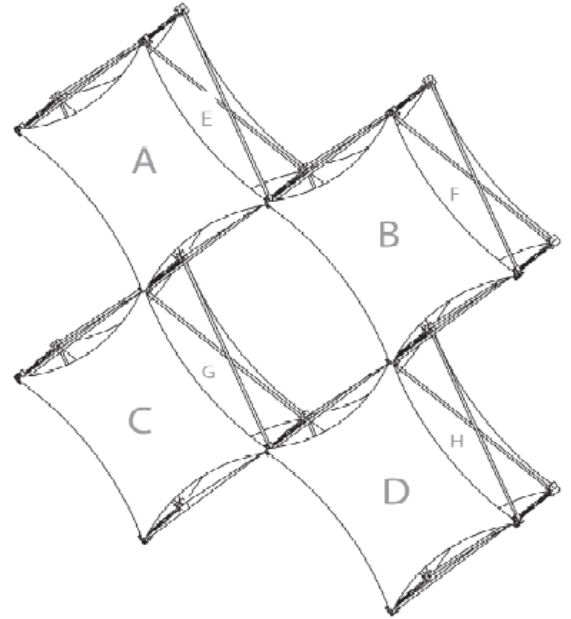

SkinB 1x1 Vertical Thread - 29"w x 31"h

SkinC 1x1 Vertical Thread - 29"w x 31"h

Price = \$1189.95

Xpressions 5Quad X D

The Dimensions for the skins are as follows:

SkinA 1x2 Thread - 29"w x 61"h

SkinB 1x1 Flat Front - 29"w x 29"h

Price = \$1269.95

Xpressions 5Quad X E

The Dimensions for the skins are as follows:

SkinA 1x1 Vertical Thread - 29"w x 31"h

SkinB 1x2 Double Thread - 29"w x 62"h

Price = \$1469.95

Xpressions 5Quad X F

The Dimensions for the skins are as follows:

SkinA 1x1 Vertical Thread - 29"w x 31"h

SkinB 1x1 Flat Front - 29"w x 29"h

SkinC 1x1 Flat Back - 29"w x 29"h

SkinD 1x1 Flat Back - 29"w x 29"h

Price = \$1179.95

Xpressions 5Quad X G

The Dimensions for the skins are as follows:

SkinA 1x1 Vertical Thread - 29"w x 31"h

SkinB 1x2 Thread - 29"w x 61"h

SkinC 1x1 Flat Front - 29"w x 29"h

Price = \$1179.95

pressions 5Quad X H

The Dimensions for the skins are as follows:

SkinA 1x2 Thread - 29"w x 61"h