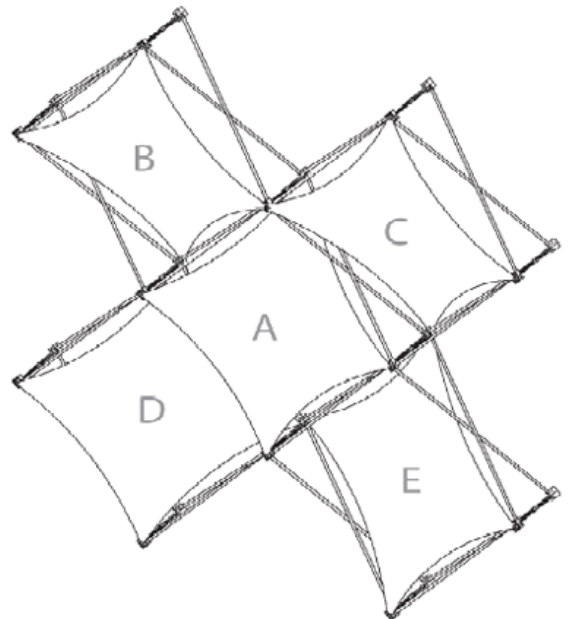

Xpressions 5 Quad X Pyramid Pop Up Display Frame & Skin Options

Xpressions 5Quad X A

The Dimensions for the skins are as follows:

SkinA 1x1 Flat Front - 29"w x 29"h

SkinB 1x1 Flat Front - 29"w x 29"h

SkinC 1x1 Vertical Thread - 29"w x 31"h

SkinD 1x1 Horizontal Thread - 31"w x 29"h

SkinE 1x1 Horizontal Thread - 31"w x 29"h

SkinF 1x1 Vertical Thread - 29"w x 31"h

Price = \$1299.95

Xpressions 5Quad X B

The Dimensions for the skins are as follows:

SkinA 1x1 Flat Front - 29"w x 29"h

SkinB 1x3 Flat - 29"w x 86"h

SkinC 1x1 Double Twist - 30"w x 30"h

Price = \$1179.95

Xpressions 5Quad X C

The Dimensions for the skins are as follows:

SkinA 1x1 Vertical Thread - 29"w x 31"h

SkinB 1x1 Vertical Thread - 29"w x 31"h

SkinC 1x1 Vertical Thread - 29"w x 31"h

Price = \$1189.95

Xpressions 5Quad X D

The Dimensions for the skins are as follows:

SkinA 1x2 Thread - 29"w x 61"h

SkinB 1x1 Flat Front - 29"w x 29"h