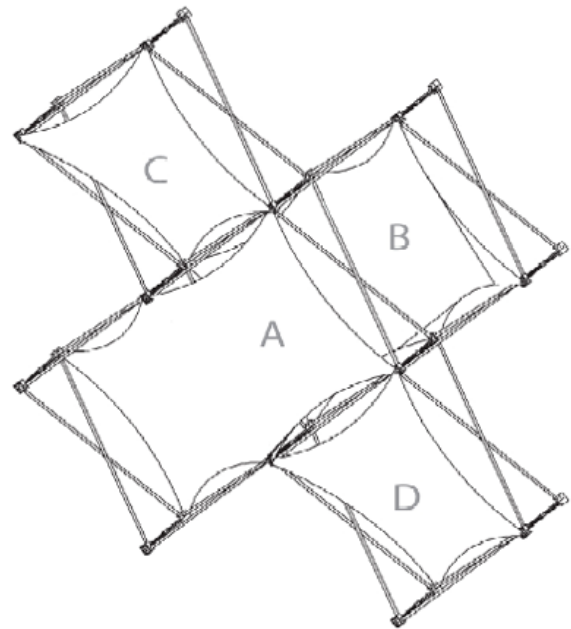

SkinA 1x1 Flat Front - 29"w x 29"h

SkinB 1x3 Flat - 29"w x 86"h

SkinC 1x1 Double Twist - 30"w x 30"h

Price = \$1179.95

Xpressions 5Quad X C

The Dimensions for the skins are as follows:

SkinA 1x1 Vertical Thread - 29"w x 31"h

SkinB 1x1 Vertical Thread - 29"w x 31"h

SkinC 1x1 Vertical Thread - 29"w x 31"h

Price = \$1189.95

Xpressions 5Quad X D

The Dimensions for the skins are as follows:

SkinA 1x2 Thread - 29"w x 61"h

SkinB 1x1 Flat Front - 29"w x 29"h

Price = \$1269.95

Xpressions 5Quad X E

The Dimensions for the skins are as follows:

SkinA 1x1 Vertical Thread - 29"w x 31"h

SkinB 1x2 Double Thread - 29"w x 62"h

Price = \$1469.95

Xpressions 5Quad X F

The Dimensions for the skins are as follows:

SkinA 1x1 Vertical Thread - 29"w x 31"h

SkinB 1x1 Flat Front - 29"w x 29"h

SkinC 1x1 Flat Back - 29"w x 29"h

SkinD 1x1 Flat Back - 29"w x 29"h

Price = \$1179.95

Xpressions 5Quad X G

The Dimensions for the skins are as follows: