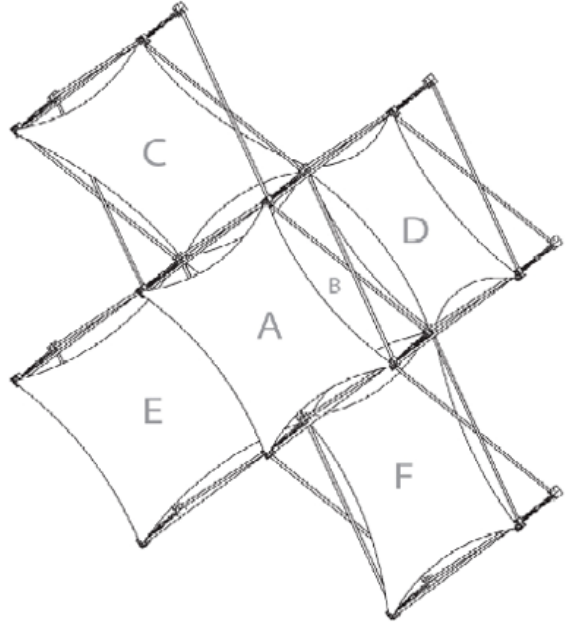

Xpressions 5 Quad X Pyramid Pop Up Display Frame & Skin Options

Xpressions 5Quad X A

The Dimensions for the skins are as follows:

SkinA 1x1 Flat Front - 29"w x 29"h

SkinB 1x1 Flat Front - 29"w x 29"h

SkinC 1x1 Vertical Thread - 29"w x 31"h

SkinD 1x1 Horizontal Thread - 31"w x 29"h

SkinE 1x1 Horizontal Thread - 31"w x 29"h

SkinF 1x1 Vertical Thread - 29"w x 31"h

Price = \$1299.95

Xpressions 5Quad X B

The Dimensions for the skins are as follows:

SkinA 1x1 Flat Front - 29"w x 29"h

SkinB 1x3 Flat - 29"w x 86"h

SkinC 1x1 Double Twist - 30"w x 30"h

Price = \$1179.95

Xpressions 5Quad X C

The Dimensions for the skins are as follows:

SkinA 1x1 Vertical Thread - 29"w x 31"h

SkinB 1x1 Vertical Thread - 29"w x 31"h

SkinC 1x1 Vertical Thread - 29"w x 31"h

Price = \$1189.95

Xpressions 5Quad X D

The Dimensions for the skins are as follows:

SkinA 1x2 Thread - 29"w x 61"h

SkinB 1x1 Flat Front - 29"w x 29"h