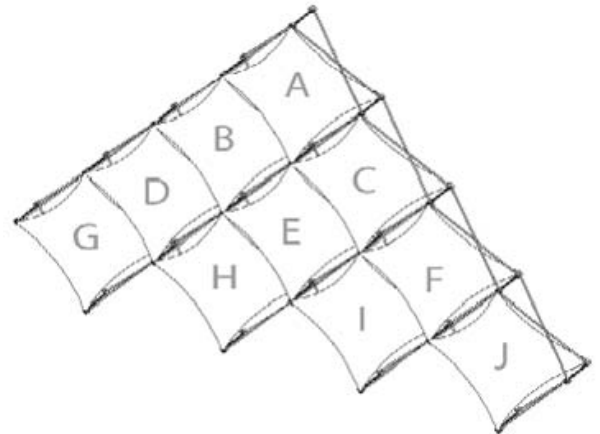

### Xpressions 10 Quad Pyramid C

**The Dimensions for the skins are as follows:**

- SkinA 1x1 Flat Front - 29"w x 29"h
- SkinB 1x1 Flat Front - 29"w x 29"h
- SkinC 1x1 Flat Front - 29"w x 29"h
- SkinD Diamond - 40.5"w x 40.5"h
- SkinE 3x1 Double Thread - 91"w x 29"h
- SkinF 1x3 Double Thread - 29"w x 91"h
- SkinG 1x1 Single Twist - 29.5"w x 29.5"h
- SkinH 1x1 Flat Back - 29"w x 29"h
- SkinI 1x1 Flat Back - 29"w x 29"h

### Xpressions 10 Quad Pyramid D

**The Dimensions for the skins are as follows:**

- SkinA - SkinJ 1x1 Single Twist - 29.5"w x 29.5"h

**Price = \$2,379.95**

---

### Xpressions 10 Quad Pyramid E

**The Dimensions for the skins are as follows:**

- SkinA 1x1 Flat Front - 29"w x 29"h
- SkinB 1x1 Horizontal Thread - 31"w x 29"h
- SkinC 1x1 Vertical Thread - 29"w x 31"h
- SkinD 2x1 Double Thread - 62"w x 29"h
- SkinE 1x1 Flat Front - 29"w x 29"h
- SkinF 1x2 Thread - 29"w x 61"h
- SkinG 1x1 Flat Back - 29"w x 29"h
- SkinH 1x1 Flat Back - 29"w x 29"h
- SkinI 1x1 Flat Back - 29"w x 29"h