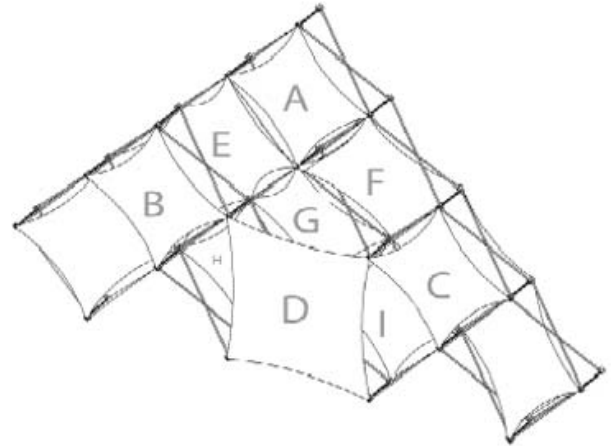

### Xpressions 10 Quad Pyramid A

**The Dimensions for the skins are as follows:**

- SkinA Diamond - 40.5"w x 40.5"h
- SkinB 2x1 Horizontal Thread - 61"w x 29"h
- SkinC 1x2 Thread - 29"w x 61h
- SkinD 2x2 Flat - 59"w x 59"h
- SkinE 1x1 Flat Back - 29"w x 29"h
- SkinF 1x1 Vertical Thread - 29"w x 31"h
- SkinG 1x1 Horizontal Thread - 31"w x 29"h
- SkinH 1x1 Flat Back - 29"w x 29"h

### Xpressions 10 Quad Pyramid B

**The Dimensions for the skins are as follows:**

- SkinA Diamond - 40.5"w x 40.5"h
- SkinB Diamond - 40.5"w x 40.5"h
- SkinC Diamond - 40.5"w x 40.5"h
- SkinD 1x1 Vertical Thread - 29"w x 31"h
- SkinE 1x1 Single Twist - 29.5"w x 29.5"h
- SkinF 1x1 Single Twist - 29.5"w x 29.5"h
- SkinG 1x1 Flat Back - 29"w x 29"h
- SkinH 1x1 Single Twist - 29.5"w x 29.5"h
- SkinI 1x1 Flat Back - 29"w x 29"h
- SkinJ 1x1 Single Twist - 29.5"w x 29.5"h
- SkinK 1x1 Flat Back - 29"w x 29"h
- SkinL 1x1 Flat Back - 29"w x 29"h
- SkinM 1x1 Single Twist - 29.5"w x 29.5"h

### Xpressions 10 Quad Pyramid C

**The Dimensions for the skins are as follows:**

- SkinA 1x1 Flat Front - 29"w x 29"h
- SkinB 1x1 Flat Front - 29"w x 29"h
- SkinC 1x1 Flat Front - 29"w x 29"h
- SkinD Diamond - 40.5"w x 40.5"h
- SkinE 3x1 Double Thread - 91"w x 29"h
- SkinF 1x3 Double Thread - 29"w x 91"h
- SkinG 1x1 Single Twist - 29.5"w x 29.5"h
- SkinH 1x1 Flat Back - 29"w x 29"h
- SkinI 1x1 Flat Back - 29"w x 29"h

### Xpressions 10 Quad Pyramid D

**The Dimensions for the skins are as follows:**

- SkinA - SkinJ 1x1 Single Twist - 29.5"w x 29.5"h

**Price = \$2,379.95**

---