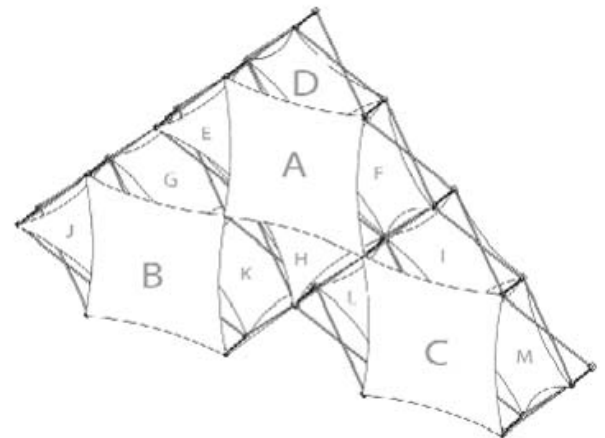

### Xpressions 10 Quad Pyramid A

**The Dimensions for the skins are as follows:**

- SkinA Diamond - 40.5"w x 40.5"h
- SkinB 2x1 Horizontal Thread - 61"w x 29"h
- SkinC 1x2 Thread - 29"w x 61h
- SkinD 2x2 Flat - 59"w x 59"h
- SkinE 1x1 Flat Back - 29"w x 29"h
- SkinF 1x1 Vertical Thread - 29"w x 31"h
- SkinG 1x1 Horizontal Thread - 31"w x 29"h
- SkinH 1x1 Flat Back - 29"w x 29"h

### Xpressions 10 Quad Pyramid B

**The Dimensions for the skins are as follows:**

- SkinA Diamond - 40.5"w x 40.5"h
- SkinB Diamond - 40.5"w x 40.5"h
- SkinC Diamond - 40.5"w x 40.5"h
- SkinD 1x1 Vertical Thread - 29"w x 31"h
- SkinE 1x1 Single Twist - 29.5"w x 29.5"h
- SkinF 1x1 Single Twist - 29.5"w x 29.5"h
- SkinG 1x1 Flat Back - 29"w x 29"h
- SkinH 1x1 Single Twist - 29.5"w x 29.5"h
- SkinI 1x1 Flat Back - 29"w x 29"h
- SkinJ 1x1 Single Twist - 29.5"w x 29.5"h
- SkinK 1x1 Flat Back - 29"w x 29"h
- SkinL 1x1 Flat Back - 29"w x 29"h
- SkinM 1x1 Single Twist - 29.5"w x 29.5"h

### Xpressions 10 Quad Pyramid C

**The Dimensions for the skins are as follows:**

- SkinA 1x1 Flat Front - 29"w x 29"h
- SkinB 1x1 Flat Front - 29"w x 29"h
- SkinC 1x1 Flat Front - 29"w x 29"h
- SkinD Diamond - 40.5"w x 40.5"h
- SkinE 3x1 Double Thread - 91"w x 29"h
- SkinF 1x3 Double Thread - 29"w x 91"h
- SkinG 1x1 Single Twist - 29.5"w x 29.5"h
- SkinH 1x1 Flat Back - 29"w x 29"h
- SkinI 1x1 Flat Back - 29"w x 29"h

### **The Dimensions for the skins are as follows:**

- SkinA 2x2 Flat - 59"w x 59"h
- SkinB 1x1 Flat Front - 29"w x 29"h
- SkinC 1x1 Flat Front - 29"w x 29"h
- SkinD 2x1 Horizontal Thread - 61"w x 29"h
- SkinE 1x1 Single Twist - 29.5"w x 29.5"h
- SkinF 1x1 Single Twist - 29.5"w x 29.5"h
- SkinG 1x2 Thread - 29"w x 61"h