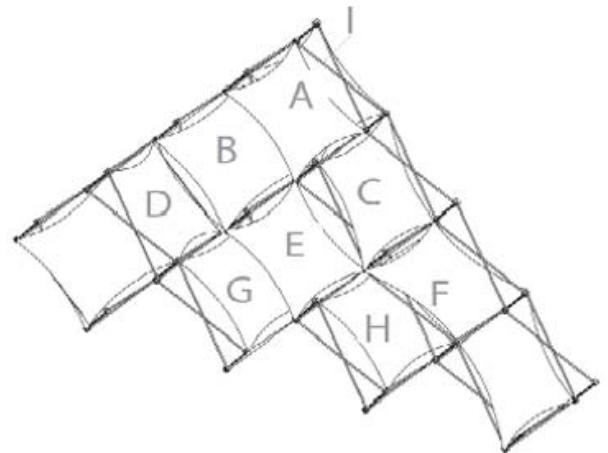

### Xpressions 10 Quad Pyramid C

**The Dimensions for the skins are as follows:**

- SkinA 1x1 Flat Front - 29"w x 29"h
- SkinB 1x1 Flat Front - 29"w x 29"h
- SkinC 1x1 Flat Front - 29"w x 29"h
- SkinD Diamond - 40.5"w x 40.5"h
- SkinE 3x1 Double Thread - 91"w x 29"h
- SkinF 1x3 Double Thread - 29"w x 91"h
- SkinG 1x1 Single Twist - 29.5"w x 29.5"h
- SkinH 1x1 Flat Back - 29"w x 29"h
- SkinI 1x1 Flat Back - 29"w x 29"h

### Xpressions 10 Quad Pyramid D

**The Dimensions for the skins are as follows:**

- SkinA - SkinJ 1x1 Single Twist - 29.5"w x 29.5"h

**Price = \$2,379.95**

---

### Xpressions 10 Quad Pyramid E

**The Dimensions for the skins are as follows:**

- SkinA 1x1 Flat Front - 29"w x 29"h
- SkinB 1x1 Horizontal Thread - 31"w x 29"h
- SkinC 1x1 Vertical Thread - 29"w x 31"h
- SkinD 2x1 Double Thread - 62"w x 29"h
- SkinE 1x1 Flat Front - 29"w x 29"h
- SkinF 1x2 Thread - 29"w x 61"h
- SkinG 1x1 Flat Back - 29"w x 29"h
- SkinH 1x1 Flat Back - 29"w x 29"h
- SkinI 1x1 Flat Back - 29"w x 29"h