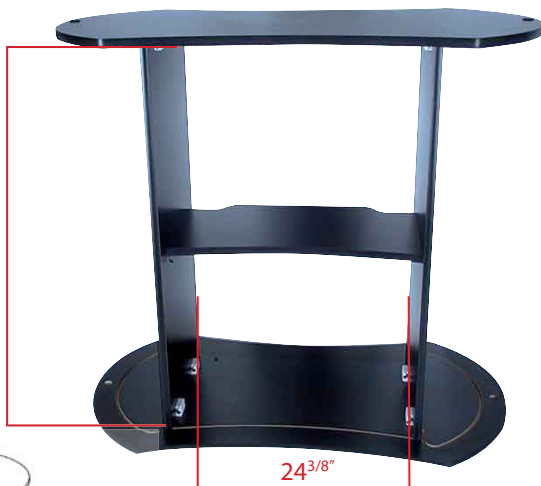

see options
on reverse

PRODUCT INFORMATION

height: 40"
width: 44"
depth: 23.5"
weight: 102 lbs.
shipping weight: (in corrugated box) 114 lbs.
shipping specs: 48" x 28" x 13"
core material: UltraLight MDF

SPO5 KIOSK

SPO5 back view
(door not shown)

SPO5 internal view

SPO5 exploded view

OPTIONS

HPO5
Header poles
(contact for pricing)

MSO5
Monitor stand

CT/BO5
Custom top/bottom
(contact for pricing)

FSP05
Fabric skirt/digital printing

Replacement panel

Graphic size: 24^{3/8}" x 38^{3/8}"

FSRO5
Fabric skirt replacement

KBTO5
Keyboard tray

ROTOS
Roto case

Case depth varies from 10"-14"
Add average 16 lbs. to shipping
weight ONE UNIT PER CASE
49" x 26" x 12"