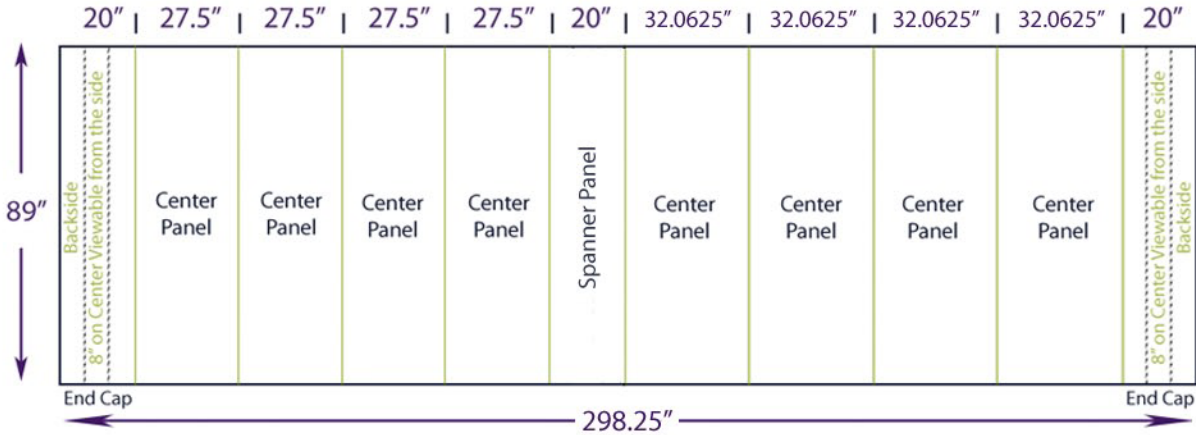

20'ft Serpentine Energy Pop Up

Graphic Layout & Accessory Options

Top View

Full Wrap Photomural Graphic Panels

Artwork:

Please create art as one or two pieces at 100 - 120 dpi, at 100% size.
 Illustrator 10 to CS3 (AI, PDF or EPS) Outline all fonts
 (Large areas of gradations created in Illustrator could result in unwanted banding issues when printed.)
 Photoshop 7 to CS3 (CMYK, Flattened TIF with LZW compression, or PSD)
 No Bleed

2 Graphic Case Wraps

Pop Up Header Graphic Options

Detachable Headers

- ① 9 Panel Header: 258.25" W x 14"H
 - ② Full Wrap Header: 298.25" W x 14"H
- * Graphics are Velcro Backed *

Backlit Header Kit

- ③ Graphic: 110"W x 14"H
- Requires: (3) Florescent or Halogen Light Bars w/ Bulbs