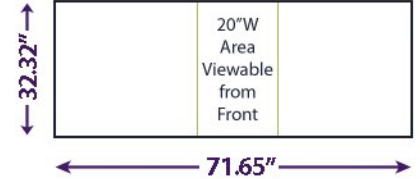

20'ft Serpentine Energy Pop Up

Graphic Layout & Accessory Options

Top View

Full Wrap Photomural Graphic Panels

Artwork:

Please create art as one or two pieces at 100 - 120 dpi, at 100% size.
 Illustrator 10 to CS3 (AI, PDF or EPS) Outline all fonts
 (Large areas of gradations created in Illustrator could result in unwanted banding issues when printed.)
 Photoshop 7 to CS3 (CMYK, Flattened TIF with LZW compression, or PSD)
 No Bleed

2 Graphic Case Wraps

Pop Up Header Graphic Options

Detachable Headers

- ① 9 Panel Header: 258.25" W x 14"H
 - ② Full Wrap Header: 298.25" W x 14"H
- * Graphics are Velcro Backed *

Backlit Header Kit

- ③ Graphic: 110"W x 14"H
- Requires: (3) Florescent or Halogen Light Bars w/ Bulbs