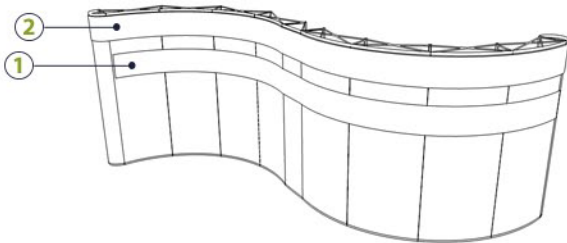

20'ft Serpentine Energy Pop Up

Graphic Layout & Accessory Options

Top View

Full Wrap Photomural Graphic Panels

Artwork:

Please create art as one or two pieces at 100 - 120 dpi, at 100% size.
 Illustrator 10 to CS3 (AI, PDF or EPS) Outline all fonts
 (Large areas of gradations created in Illustrator could result in unwanted banding issues when printed.)
 Photoshop 7 to CS3 (CMYK, Flattened TIF with LZW compression, or PSD)
 No Bleed

2 Graphic Case Wraps

Pop Up Header Graphic Options

Detachable Headers

- ① 9 Panel Header: 258.25" W x 14"H
 - ② Full Wrap Header: 298.25" W x 14"H
- * Graphics are Velcro Backed *

Backlit Header Kit

- ③ Graphic: 110"W x 14"H
- Requires: (3) Florescent or Halogen Light Bars w/ Bulbs