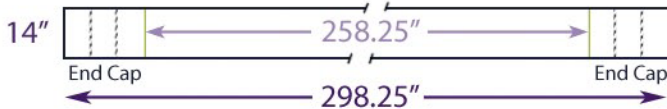

20'ft Serpentine Energy Pop Up

Graphic Layout & Accessory Options

Top View

Full Wrap Photomural Graphic Panels

Artwork:

Please create art as one or two pieces at 100 - 120 dpi, at 100% size.
 Illustrator 10 to CS3 (AI, PDF or EPS) Outline all fonts
 (Large areas of gradations created in Illustrator could result in unwanted banding issues when printed.)
 Photoshop 7 to CS3 (CMYK, Flattened TIF with LZW compression, or PSD)
 No Bleed

2 Graphic Case Wraps

Pop Up Header Graphic Options

Detachable Headers

- ① 9 Panel Header: 258.25" W x 14"H
 - ② Full Wrap Header: 298.25" W x 14"H
- * Graphics are Velcro Backed *

Backlit Header Kit

- ③ Graphic: 110"W x 14"H
- Requires: (3) Florescent or Halogen Light Bars w/ Bulbs