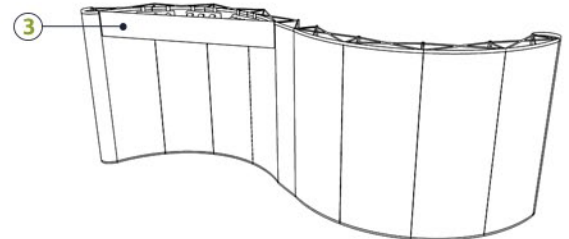

20'ft Serpentine Energy Pop Up

Graphic Layout & Accessory Options

Top View

Full Wrap Photomural Graphic Panels

Artwork:

Please create art as one or two pieces at 100 - 120 dpi, at 100% size.
 Illustrator 10 to CS3 (AI, PDF or EPS) Outline all fonts
 (Large areas of gradations created in Illustrator could result in unwanted banding issues when printed.)
 Photoshop 7 to CS3 (CMYK, Flattened TIF with LZW compression, or PSD)
 No Bleed

2 Graphic Case Wraps

Pop Up Header Graphic Options

Detachable Headers

- ① 9 Panel Header: 258.25" W x 14"H
 - ② Full Wrap Header: 298.25" W x 14"H
- * Graphics are Velcro Backed *

Backlit Header Kit

- ③ Graphic: 110"W x 14"H
- Requires: (3) Florescent or Halogen Light Bars w/ Bulbs