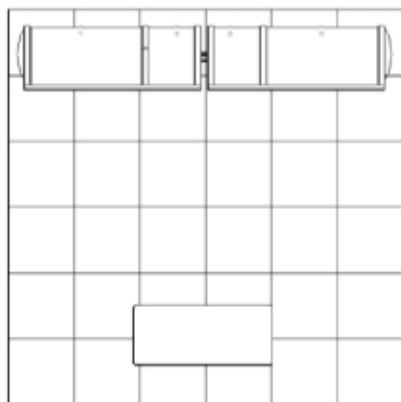

The Leader In Sustainable Exhibit Technology™

ECO LITE ZIRCON

The Eco-Systems 10x10 Eco-Lite Zircon is a design with distinctive branding power. With vast graphic space, this exhibit is sure to deliver a strong message for your organization.

BASE BUNDLE FEATURES (Included in price)

- Recycled Aluminum Extrusion
- (4) Mini-Bright LED Lights
- (1) Eco-Glass Header w/ Eco-Poly Graphic
- Eco-Canopy System w/ Bio Fab Infill
- (1) Eco-Panel Case