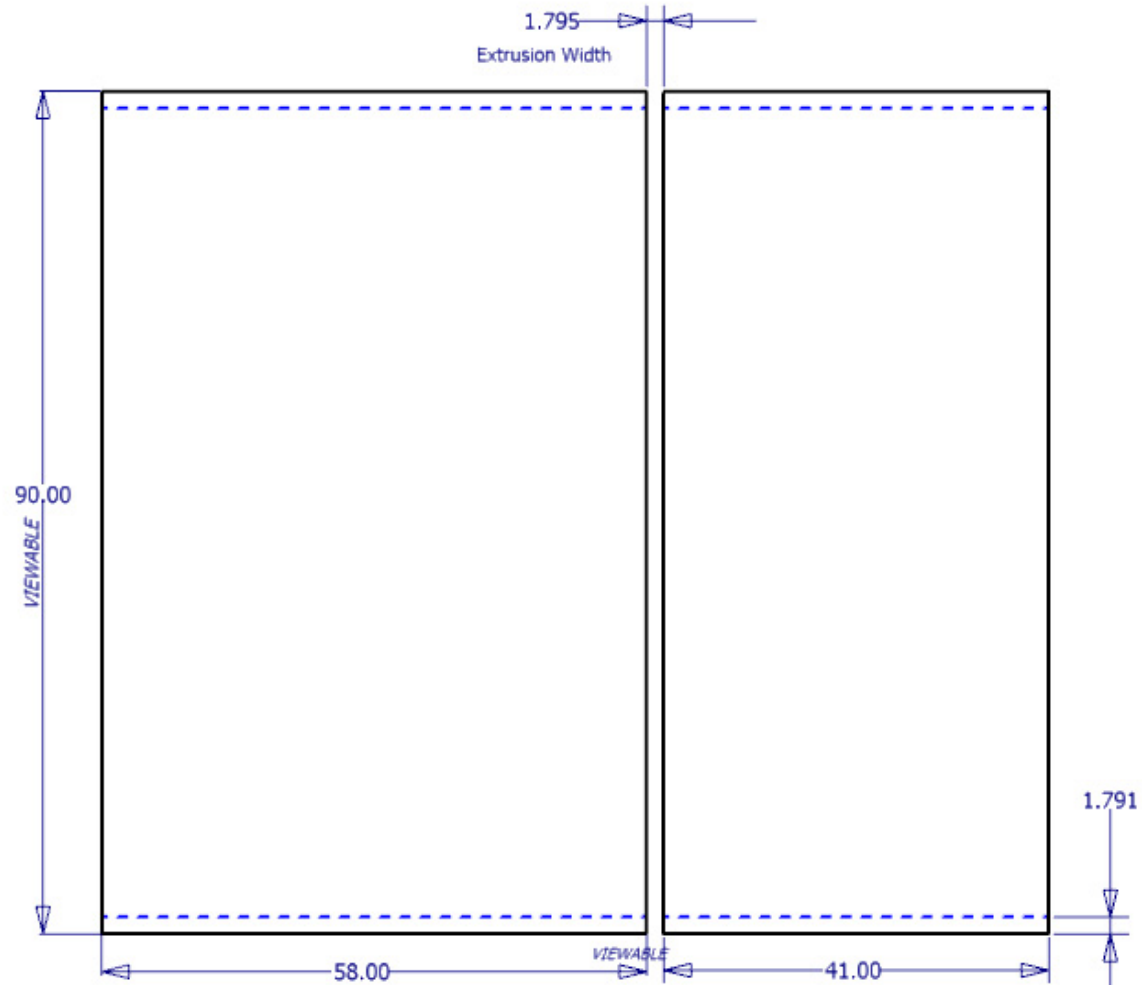

Eco Glass Wings
(Templates Available)

Graphic Section
(Dash equals Extrusion Height)

Graphic Section Note: *Adjust Viewable as Needed Depending on Graphic Treatment. e.g. Rod Pockets, Velcro on Backside of Extrusion, etc.*