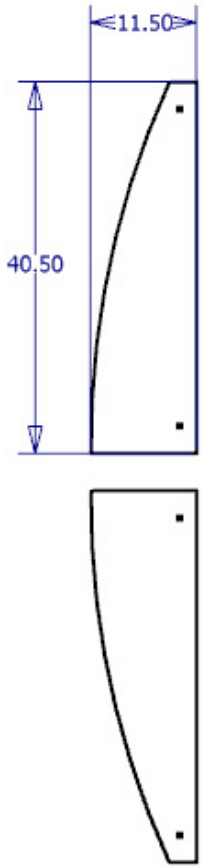

**Eco Glass Header**  
(Velcro Mounted)

**Eco Glass Wings**  
(Templates Available)

**Graphic Section**  
(Dash equals Extrusion Height)

**Graphic Section Note:** Adjust Viewable as Needed Depending on Graphic Treatment. e.g. Rod Pockets, Velcro on Backside of Extrusion, etc.