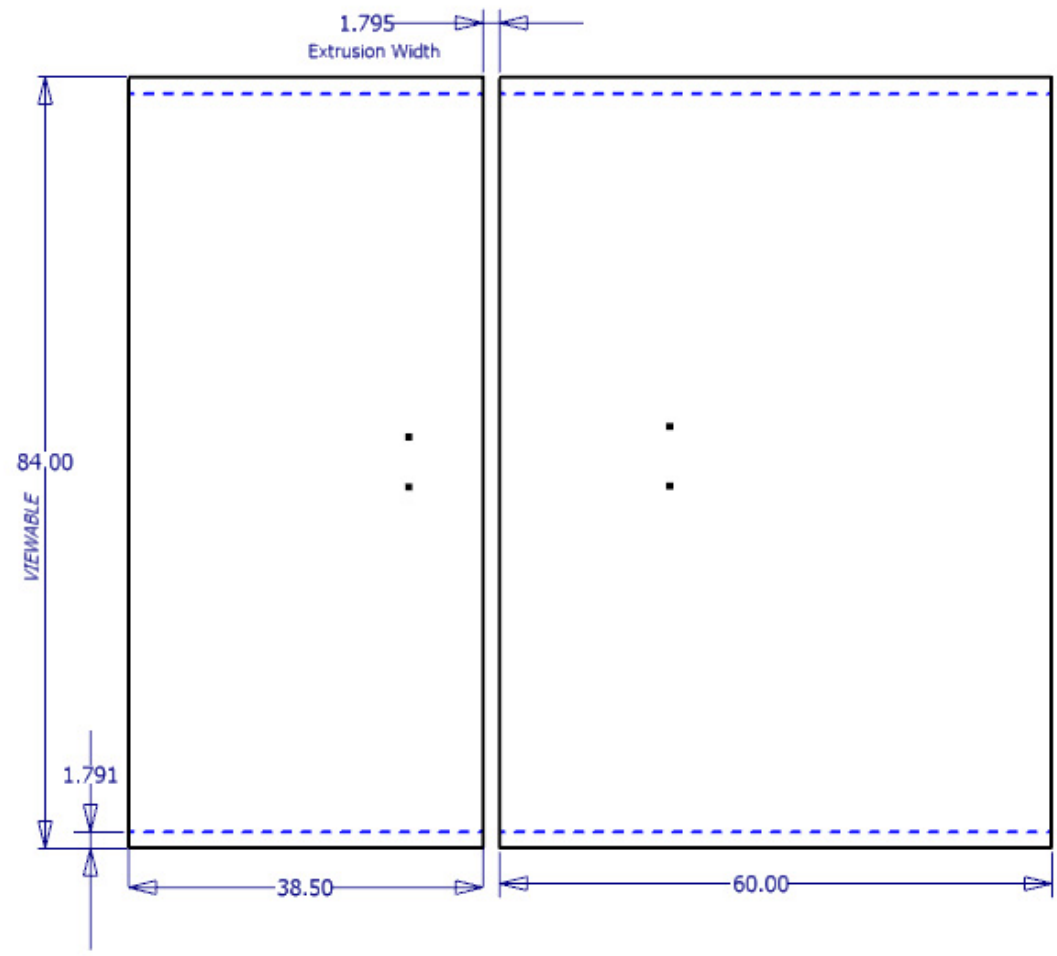

**Eco Glass Header**  
(Velcro Mounted)

**Eco Glass Wings**  
(Templates Available)

**Graphic Section**  
(Dash equals Extrusion Height)

**Graphic Section Note:** Adjust Viewable as Needed Depending on Graphic Treatment. e.g. Rod Pockets, Velcro on Backside of Extrusion, etc.