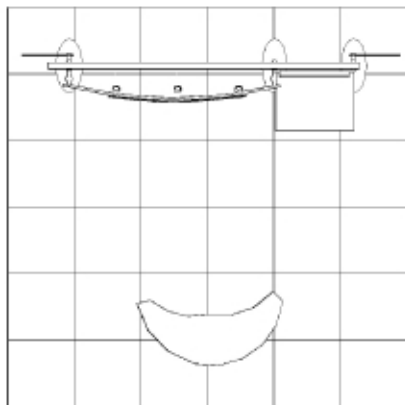

The Leader In Sustainable Exhibit Technology™

CIRCO 10x10

The Circo 10x10 is a new design that is easy to install and easy to dismantle, this exhibit is a practical solution for any exhibitor looking to go "green". With large graphic space, curved Eco-Glass Wings, and Eco-Panels perfect for a TV Monitor.

BASE BUNDLE FEATURES (Included in price)

- Recycled Aluminum Extrusion
- (3) Mini-Bright LED Lights
- (2) Eco-Panels w/ Recycled Plastic Laminate
- (4) Eco-Glass Frosted Wings
- (1) Eco-Poly Header Graphic mounted to ReCo
- Eye-Brow Accent
- (2) Eco Panel Case