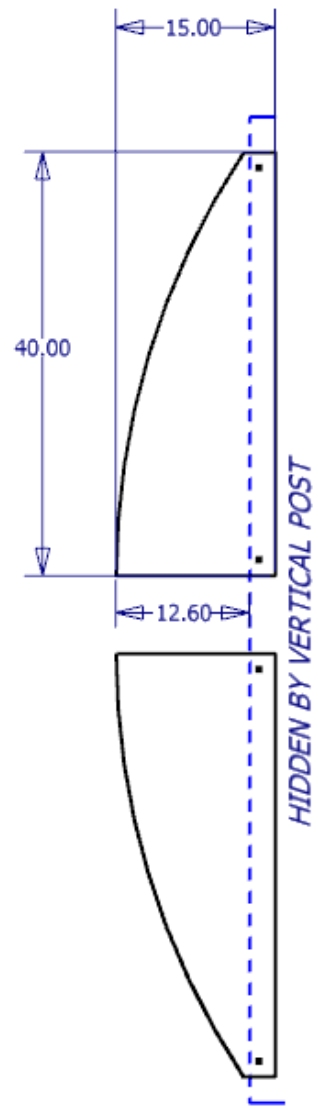

Custom Eco Poly Header
(Template Available)

Eco Glass Wings
(Templates Available)

Graphic Section
(Dash equals Extrusion Height)

Eco Panel System
(2) 22x42 Panels

Graphic Section Note: Adjust Viewable as Needed Depending on Graphic Treatment. e.g. Rod Pockets, Velcro on Backside of Extrusion, etc.