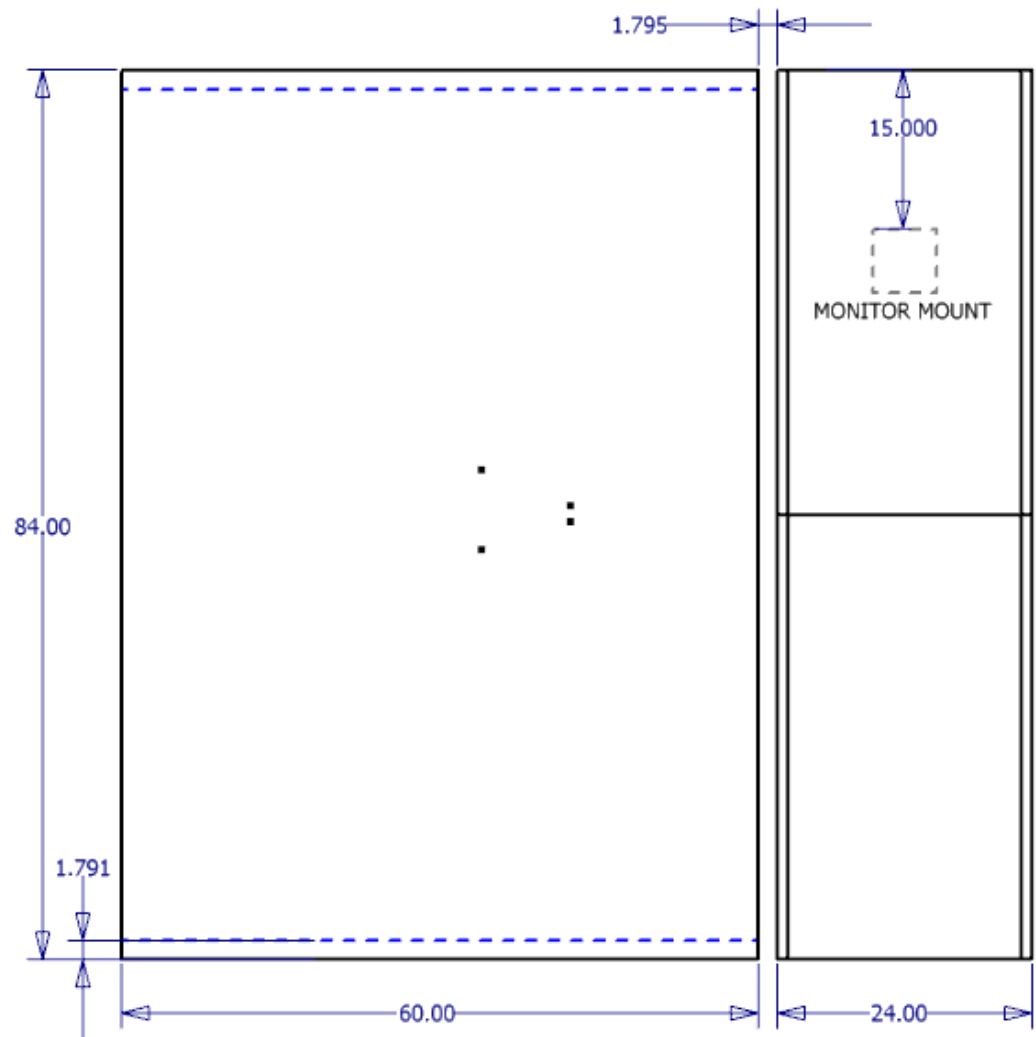

Custom Eco Poly Header
(Template Available)

Eco Glass Wings
(Templates Available)

Graphic Section
(Dash equals Extrusion Height)

Eco Panel System
(2) 22x42 Panels

Graphic Section Note: Adjust Viewable as Needed Depending on Graphic Treatment. e.g. Rod Pockets, Velcro on Backside of Extrusion, etc.