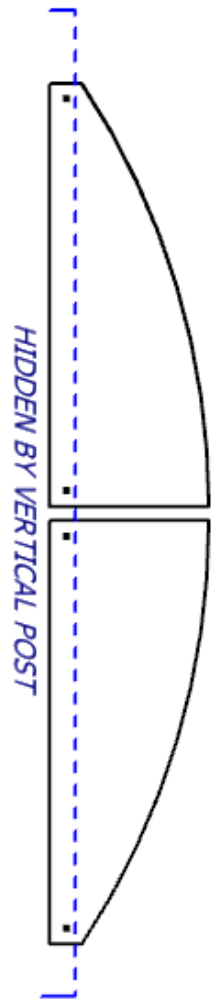

Custom Eco Poly Header
(Template Available)

Eco Glass Wings
(Templates Available)

Graphic Section
(Dash equals Extrusion Height)

Eco Panel System
(2) 22x42 Panels

Graphic Section Note: Adjust Viewable as Needed Depending on Graphic Treatment. e.g. Rod Pockets, Velcro on Backside of Extrusion, etc.